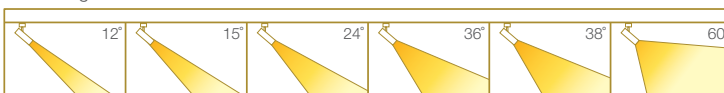

Module Colour Temperature Variation

ProART

Beam Angle