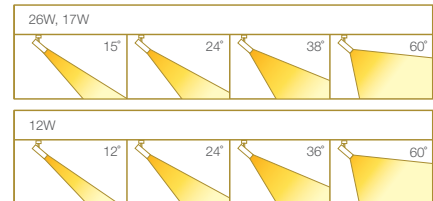

VEGA TRACK

26W / 17W / 12W TRACK MOUNTED LUMINAIRE

AVAILABLE OPTIONS

FIXTURE COLOUR OPTIONS

MATT WHITE RAL9003   MATT BLACK RAL9011

ACCESSORIES

26W, 17W
12W

26W, 17W

**Snoot accessory is included by default.
**Wallwash Ring accessory is only valid with 26W, 17W models.*

LED MODULE

SINGLE CCT

DRIVER DIMMING

*Track adapter with gearbox for 1-10V (26W), DALI (26W, 17W, 12W) and Local Brightness Adjuster (26W) options.

DIMENSIONS (MM)