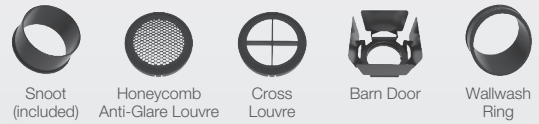

Multiple accessories options