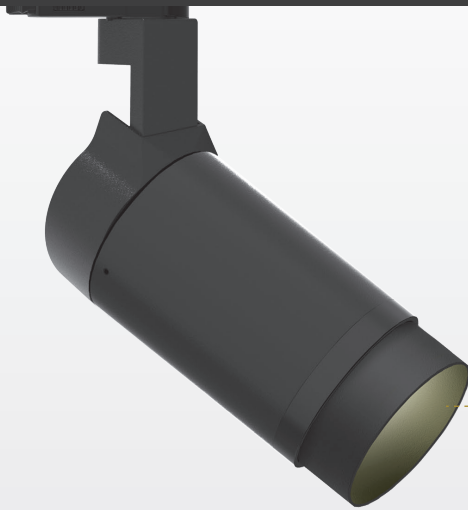

VEGA

TRACK SERIES

A series of track mounted adjustable luminaires with versatility of having different accessories. Vega series luminaires are available in 3 power variants that are ideal for illuminating designated areas and objects, especially for exhibition gallery applications.

Multiple accessories options

Module Colour Temperature Variation

ProART

Beam Angle

Driver Dimming Variation

VEGA TRACK

26W / 17W / 12W TRACK MOUNTED LUMINAIRE

AVAILABLE OPTIONS

FIXTURE COLOUR OPTIONS

MATT WHITE RAL9003 MATT BLACK RAL9011

ACCESSORIES

26W, 17W
12W

26W, 17W

**Snoot accessory is included by default.
**Wallwash Ring accessory is only valid with 26W, 17W models.*

LED MODULE

SINGLE CCT

DRIVER DIMMING

**Track adapter with gearbox for 1-10V (26W), DALI (26W, 17W, 12W) and Local Brightness Adjuster (26W) options.*

DIMENSIONS (MM)

SPECIFICATIONS

Family Type	Vega Series
Mains Voltage	220-240V, 50Hz
Typical Operating Voltage	36V
Typical Operating Current	700mA (26W), 500mA (17W), 350mA (12W)
Lifetime	50,000 hours (80% lumen maintenance at Ta = 25°C), B10
Beam Angles	26W, 17W - 15°, 24°, 38°, 60°
	12W - 12°, 24°, 36°, 60°
Colour Temperatures	2700K, 3000K, 4000K, 5000K
CRI	ProART (CRI-95)
SDCM	3 steps MacAdam ellipse binning