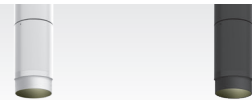

Multiple accessories options

Module Colour Temperature Variation

ProART

Beam Angle

Driver Dimming Variation

VEGA TRACK

26W / 17W / 12W TRACK MOUNTED LUMINAIRE

AVAILABLE OPTIONS

FIXTURE COLOUR OPTIONS

MATT WHITE RAL9003 MATT BLACK RAL9011

ACCESSORIES

26W, 17W
12W

26W, 17W

**Snoot accessory is included by default.
**Wallwash Ring accessory is only valid with 26W, 17W models.*

LED MODULE