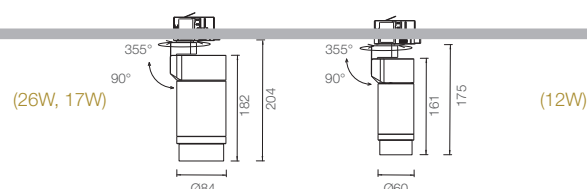

DIMENSIONS (MM)